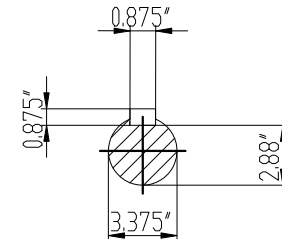

1AP.050.0559.1-10WXY

MODEL	U	R	S	N-W	C	ES	AH
NSHE444TS/TSC-2 125HP	2.375"	2.021"	0.625"	4.75"	41.34"	3.03"	4.5"
NSHE445TS/TSC-2 150HP							
NSHE444TS/TSC-4 125HP							
NSHE445TS/TSC-4 150HP	3.375"	2.88"	0.875"	8.50"	45.08"	6.93"	8.25"
NSHE444T/TC-4 125HP							
NSHE445T/TC-4 150HP							
NSHE444T/TC-6 100HP							
NSHE445T/TC-6 125HP							
NSHE444T/TC-8 75HP							
NSHE445T/TC-8 100HP							

				NSHE444/5 MOTOR		1AP.050.0559.1-10WXY	
						WEIGHT	SCALE
							1:1
LET. REVISION				BY	DATE		
DESIGN				REN XIADHUA			
REVIEW				XIE XIADLONG			
APPROVE				YU JIABIN			
DATE				20170522		F-1	