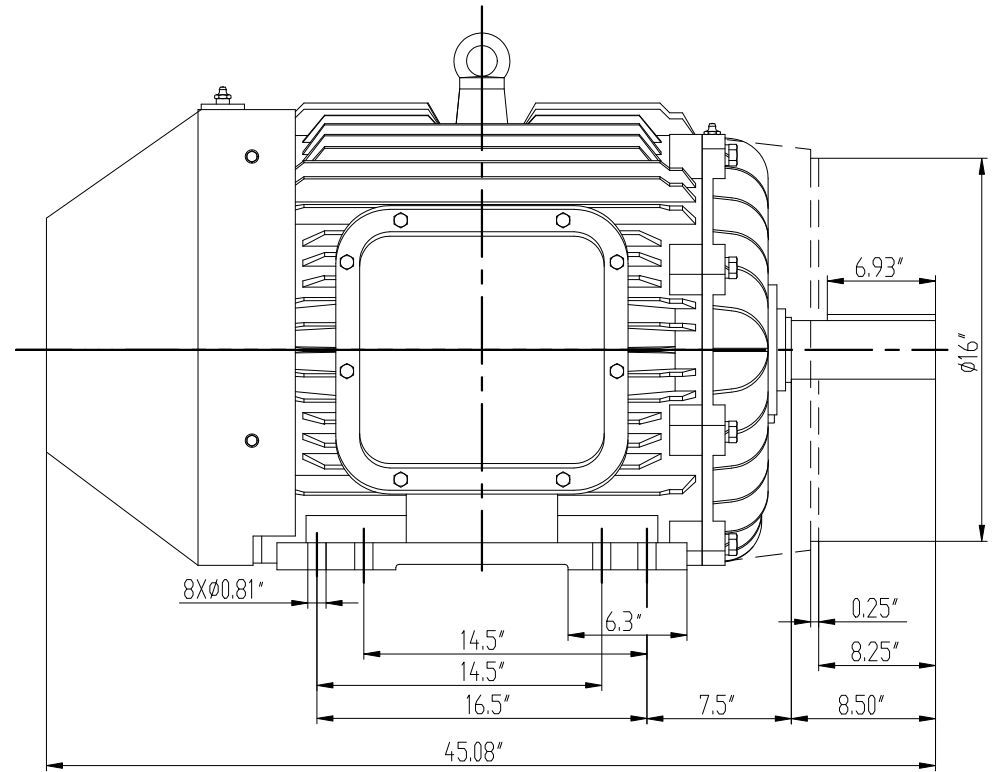

1AP.050.0559.1-10WXY

MODEL	U	R	S	N-W	C	ES	AH
NSHE444TS/TSC-2 125HP	2.375"	2.021"	0.625"	4.75"	41.34"	3.03"	4.5"
NSHE445TS/TSC-2 150HP							
NSHE444TS/TSC-4 125HP							
NSHE445TS/TSC-4 150HP	3.375"	2.88"	0.875"	8.50"	45.08"	6.93"	8.25"
NSHE444T/TC-4 125HP							
NSHE445T/TC-4 150HP							
NSHE444T/TC-6 100HP							
NSHE445T/TC-6 125HP							
NSHE444T/TC-8 75HP							
NSHE445T/TC-8 100HP							

				NSHE444/5 MOTOR		1AP.050.0559.1-10WXY	
						WEIGHT	SCALE
							1:1
LET. REVISION				BY	DATE		
DESIGN				REN XIADHUA			
REVIEW				XIE XIADLONG			
APPROVE				YU JIABIN			
DATE				20170522		F-1	