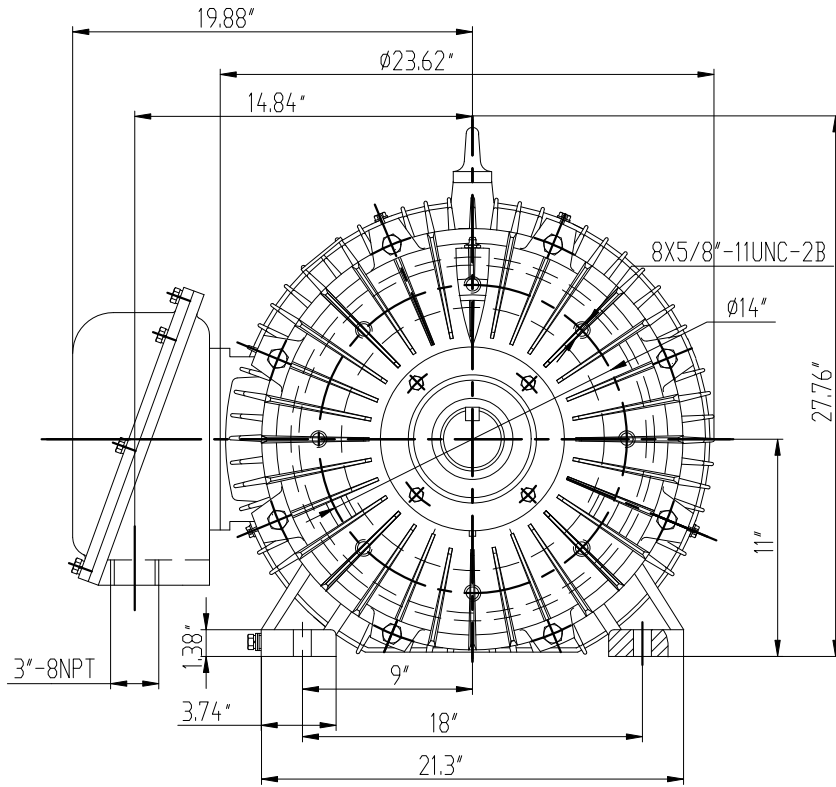

1AP.050.0559.1-10WXY

MODEL	U	R	S	N-W	C	ES	AH
NSHE444TS/TSC-2 125HP	2.375"	2.021"	0.625"	4.75"	41.34"	3.03"	4.5"
NSHE445TS/TSC-2 150HP							
NSHE444TS/TSC-4 125HP							
NSHE445TS/TSC-4 150HP	3.375"	2.88"	0.875"	8.50"	45.08"	6.93"	8.25"
NSHE444T/TC-4 125HP							
NSHE445T/TC-4 150HP							
NSHE444T/TC-6 100HP							
NSHE445T/TC-6 125HP							
NSHE444T/TC-8 75HP							
NSHE445T/TC-8 100HP							

				NSHE444/5 MOTOR		1AP.050.0559.1-10WXY	
						WEIGHT	SCALE
							1:1
LET. REVISION				BY	DATE		
DESIGN				REN XIADHUA			
REVIEW				XIE XIADLONG			
APPROVE				YU JIABIN			
DATE				20170522		F-1	